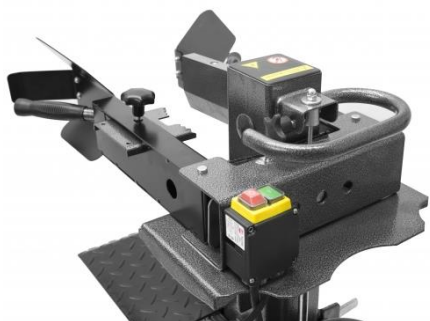

7 Ton Log Splitter

240 volt electric or 6.5hp Petrol engine.

Specifications:

- Two hand operation with safe gripping handles and adjustable height table.
- Log length capacity up to 1040mm (42") length and 50-500mm (2-20") wide
- Wheels for easy transportation.
- Approx. dimensions: L83cm X W46cm X H147cm. 121-125Kg.
- 240 volt 13amp electric or 6.5hp Briggs & Stratton petrol motor.

Retail Prices

Prices whilst stock last

Includes delivery. Surcharge for Islands & Highlands, POA.

7E Splitter: £617.93 Inc. VAT

Offer price*: £588 Inc. VAT

**delivered normally within 7-10 days.*

Includes delivery. Surcharge for Islands & Highlands.